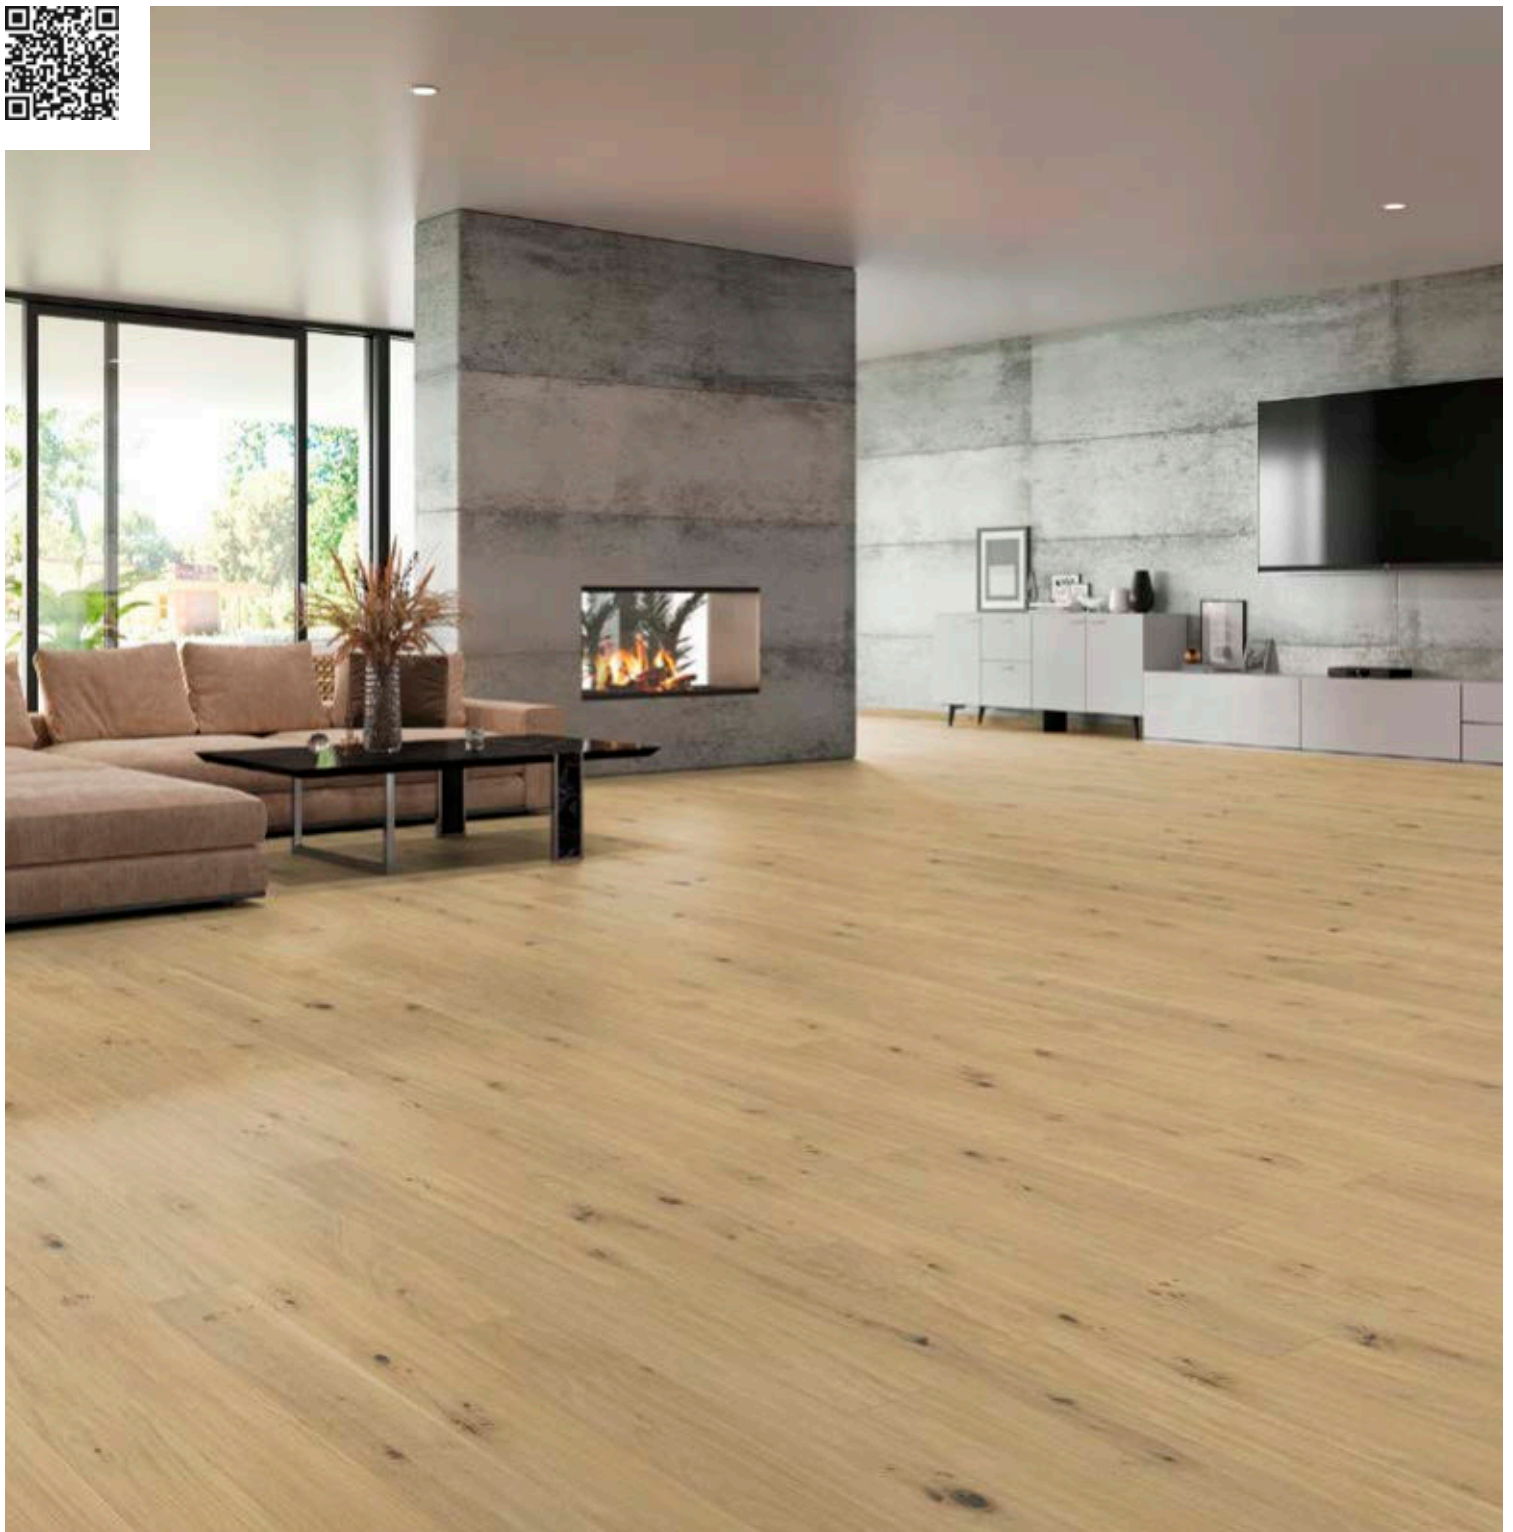

RUSTICO

Oak Natur!Pur
Bevelled (4V), scraped, Intens

L1828 | 2,205 x 176 x 13 mm