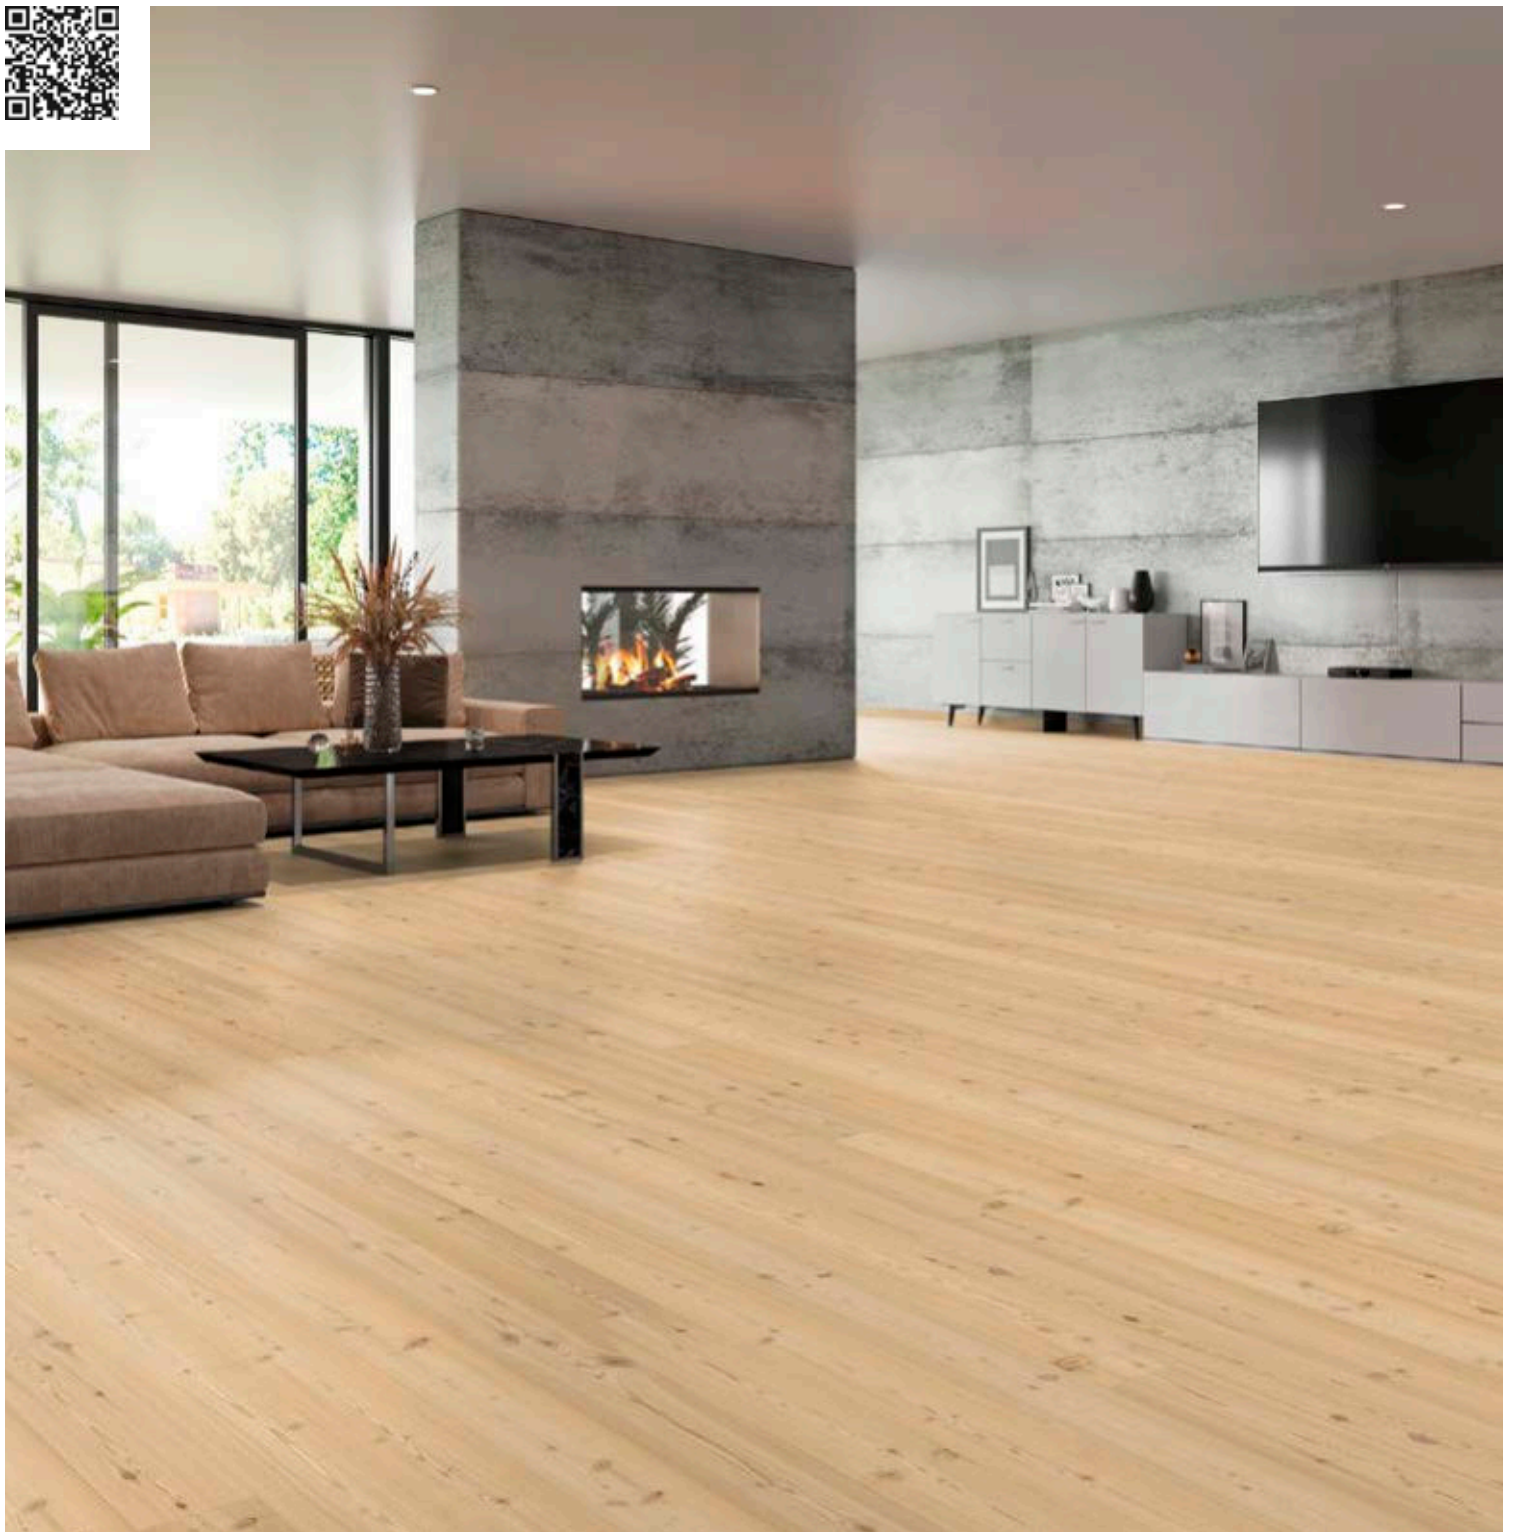

MARCANTO

Larch Natur!Pur
Bevelled (4V), brushed, Standard

L1749 | 2,415 x 182 x 13 mm