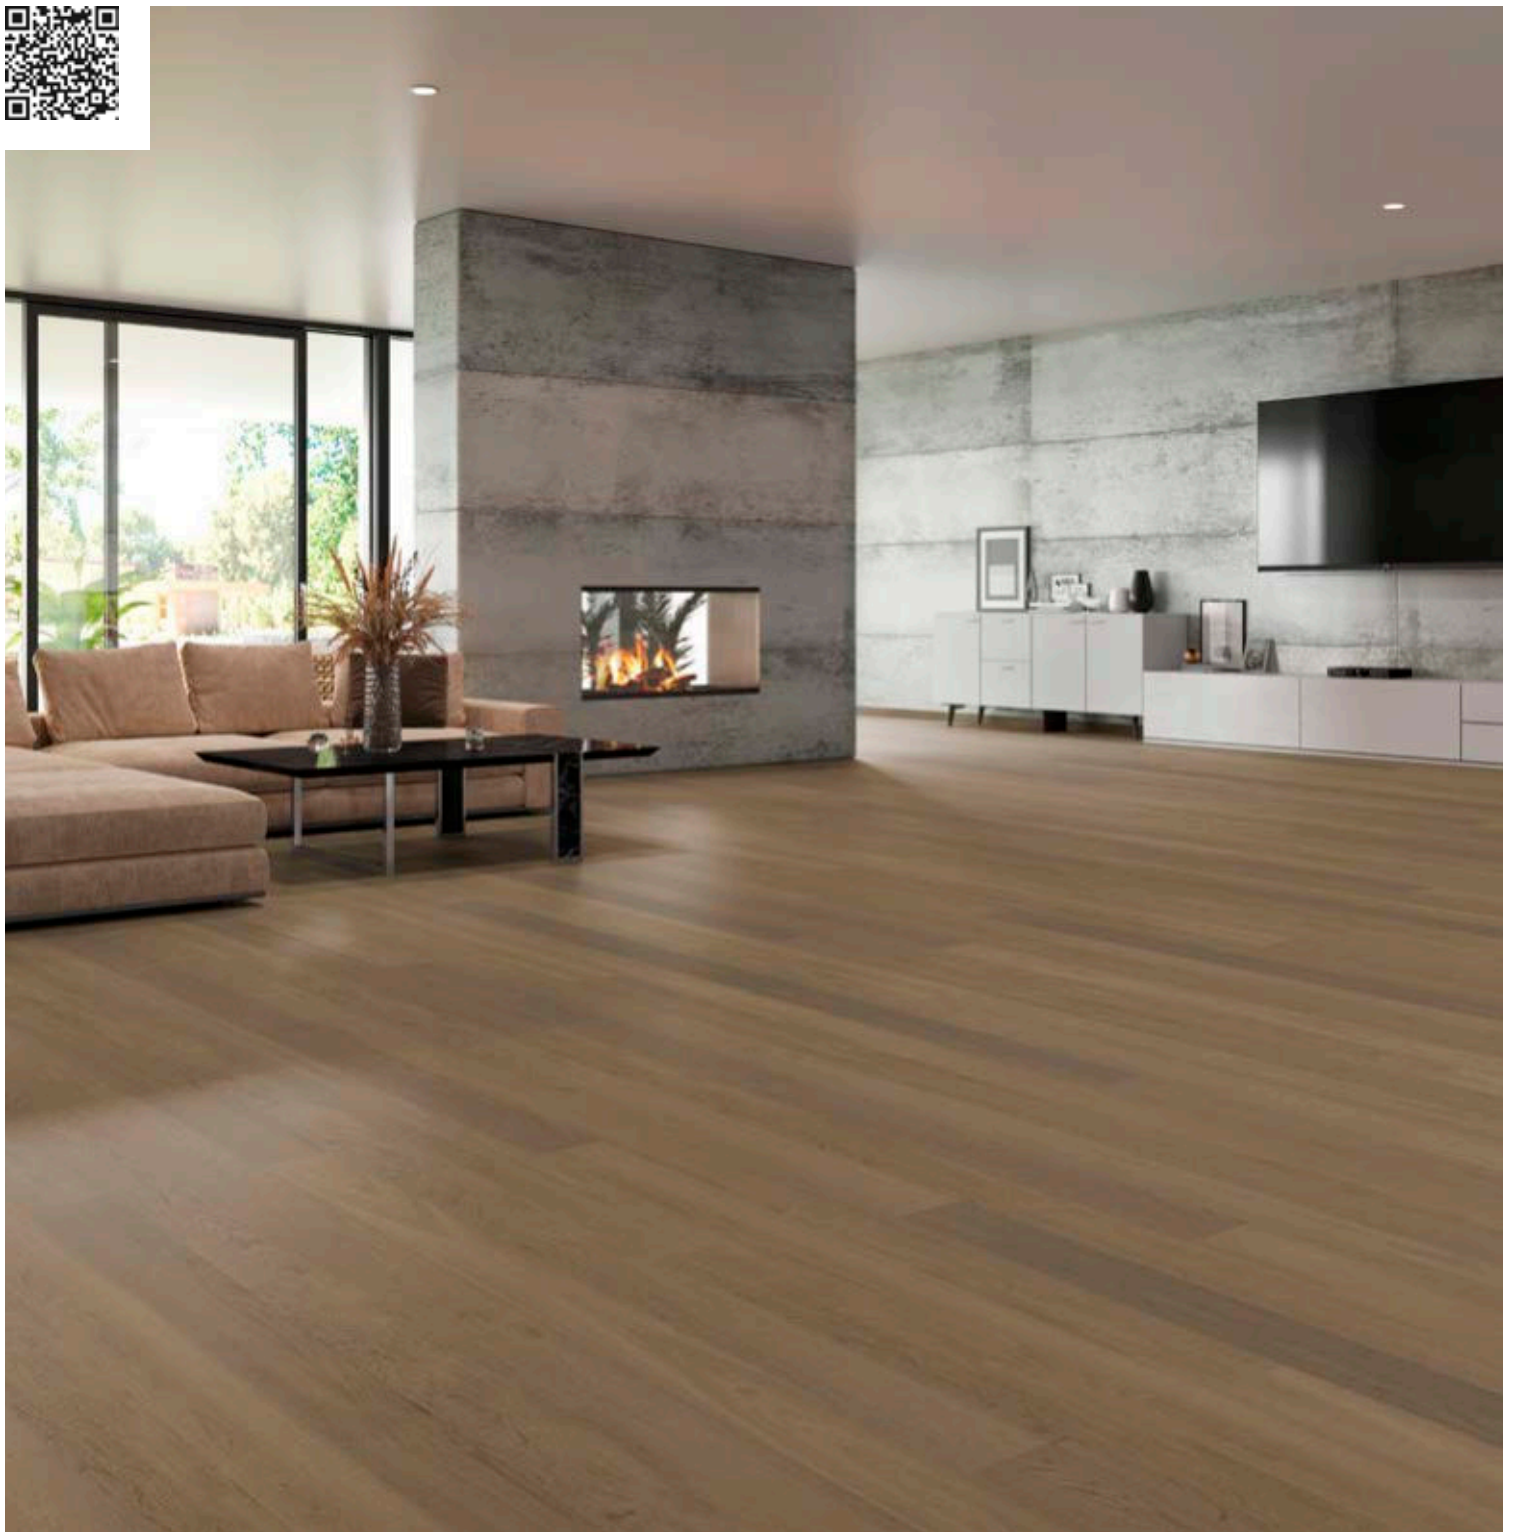

PURISTICO TREND

Oak Cafe!Pur

Bevelled (2V), brushed, Balance, thermal-treated

L1822 | 2,205 x 176 x 13 mm