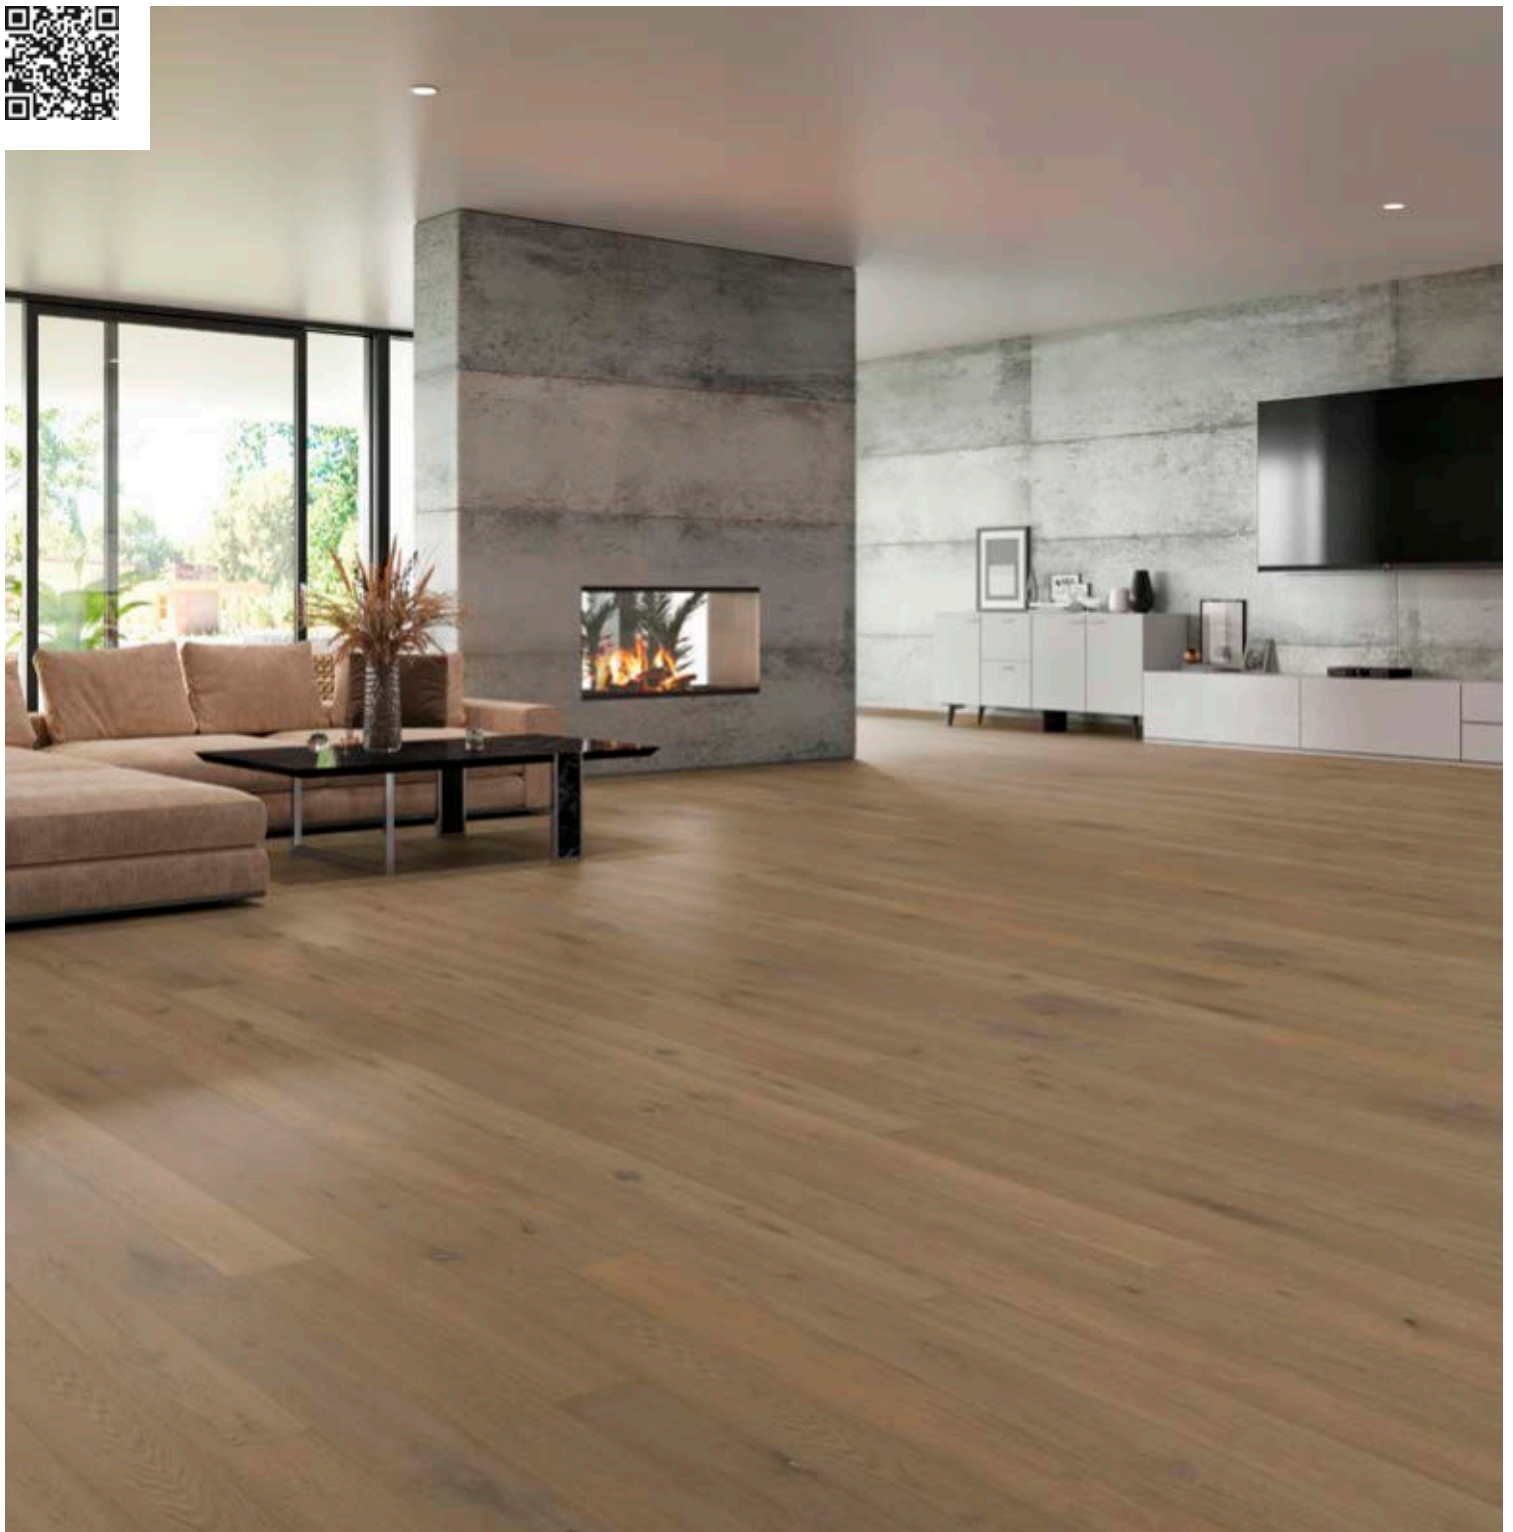

RUSTICO TREND

Oak Cafe!Pur

Bevelled (2V), brushed, Intens, thermal-treated

L1838 | 2,205 x 176 x 13 mm