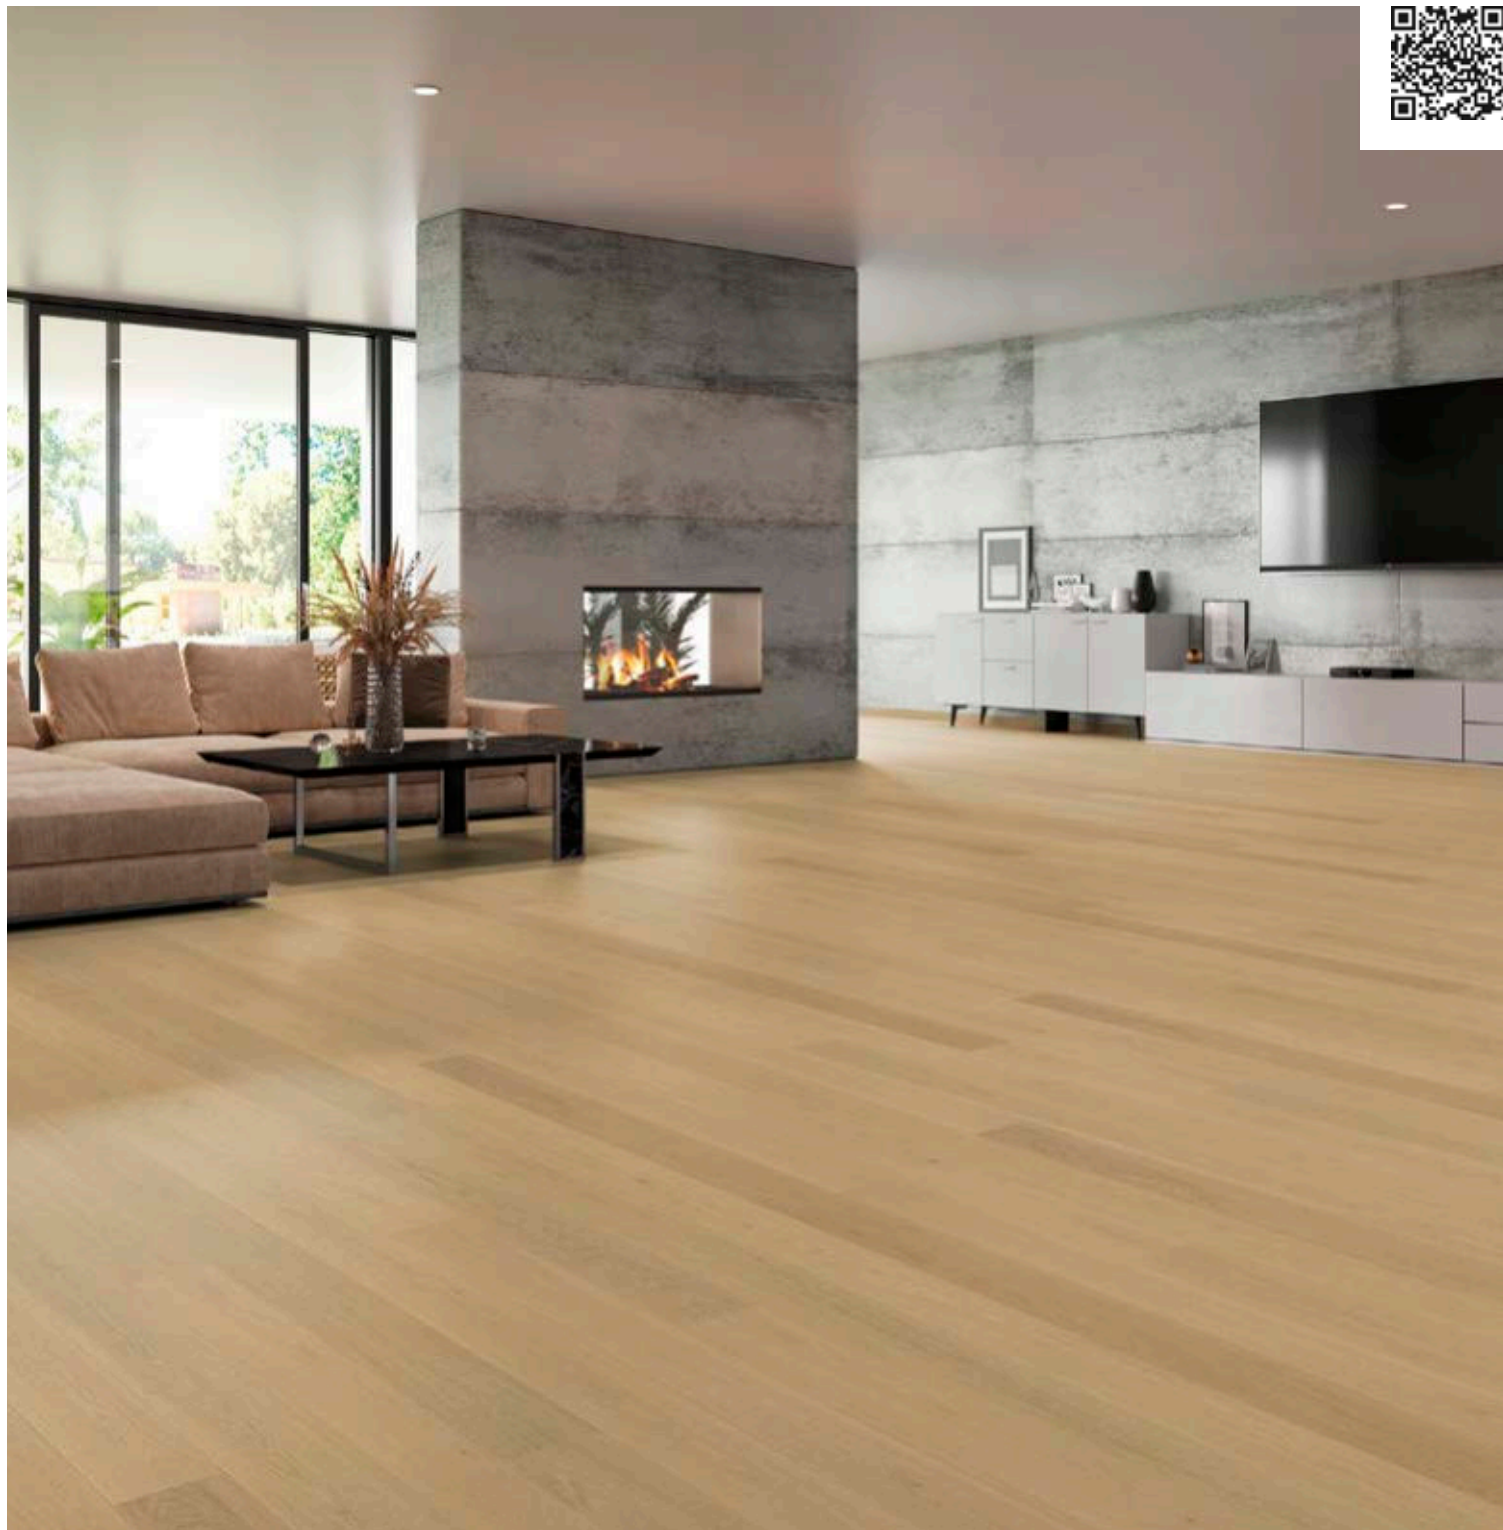

PURISTICO

L1817 | 2,205 x 176 x 13 mm

Oak Natur!Pur
Bevelled (2V), brushed, Harmony