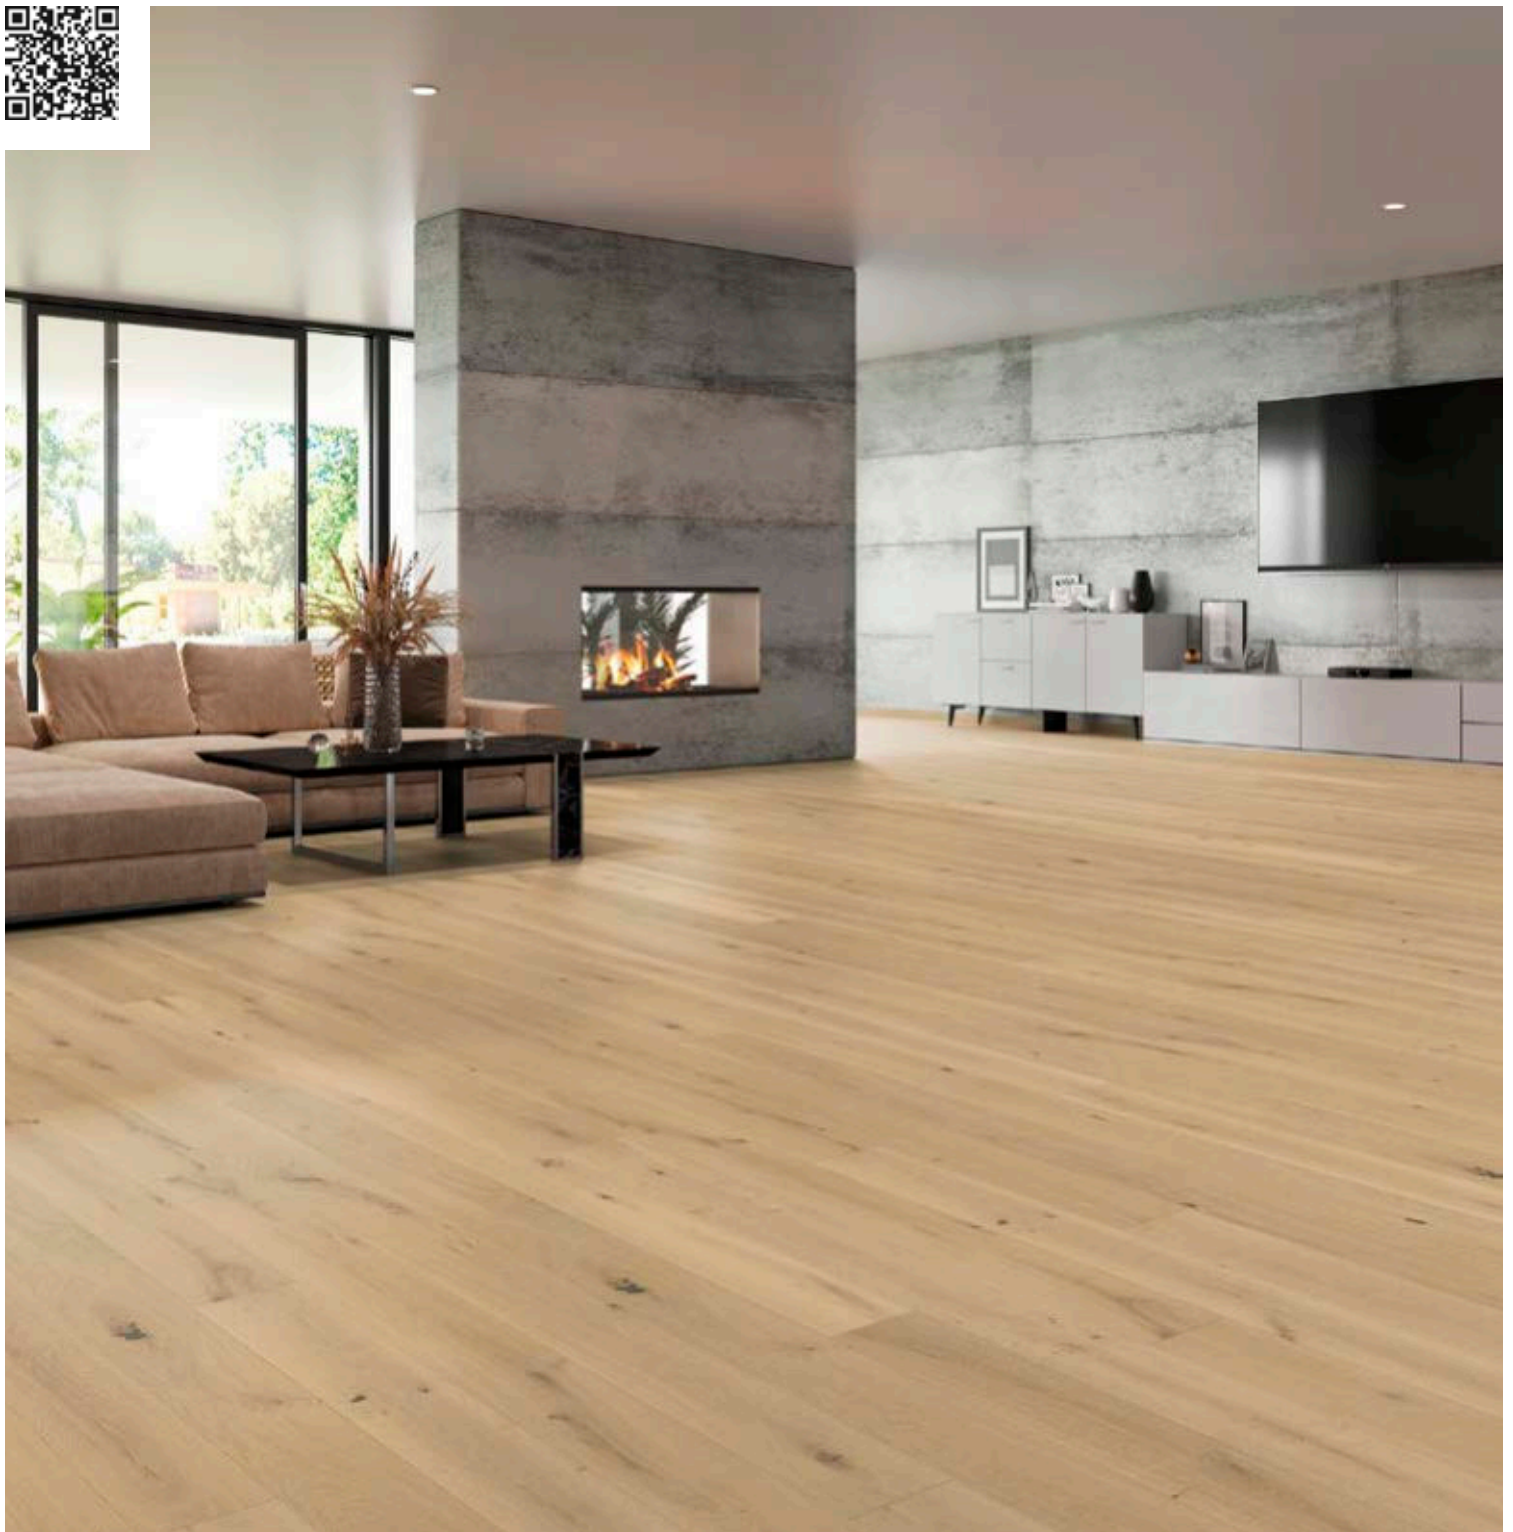

MARCANTO VARIO

Oak Natur!Pur XL
Bevelled (4V), brushed, Alpin

L1805 | 2,205 x 206 x 13 mm