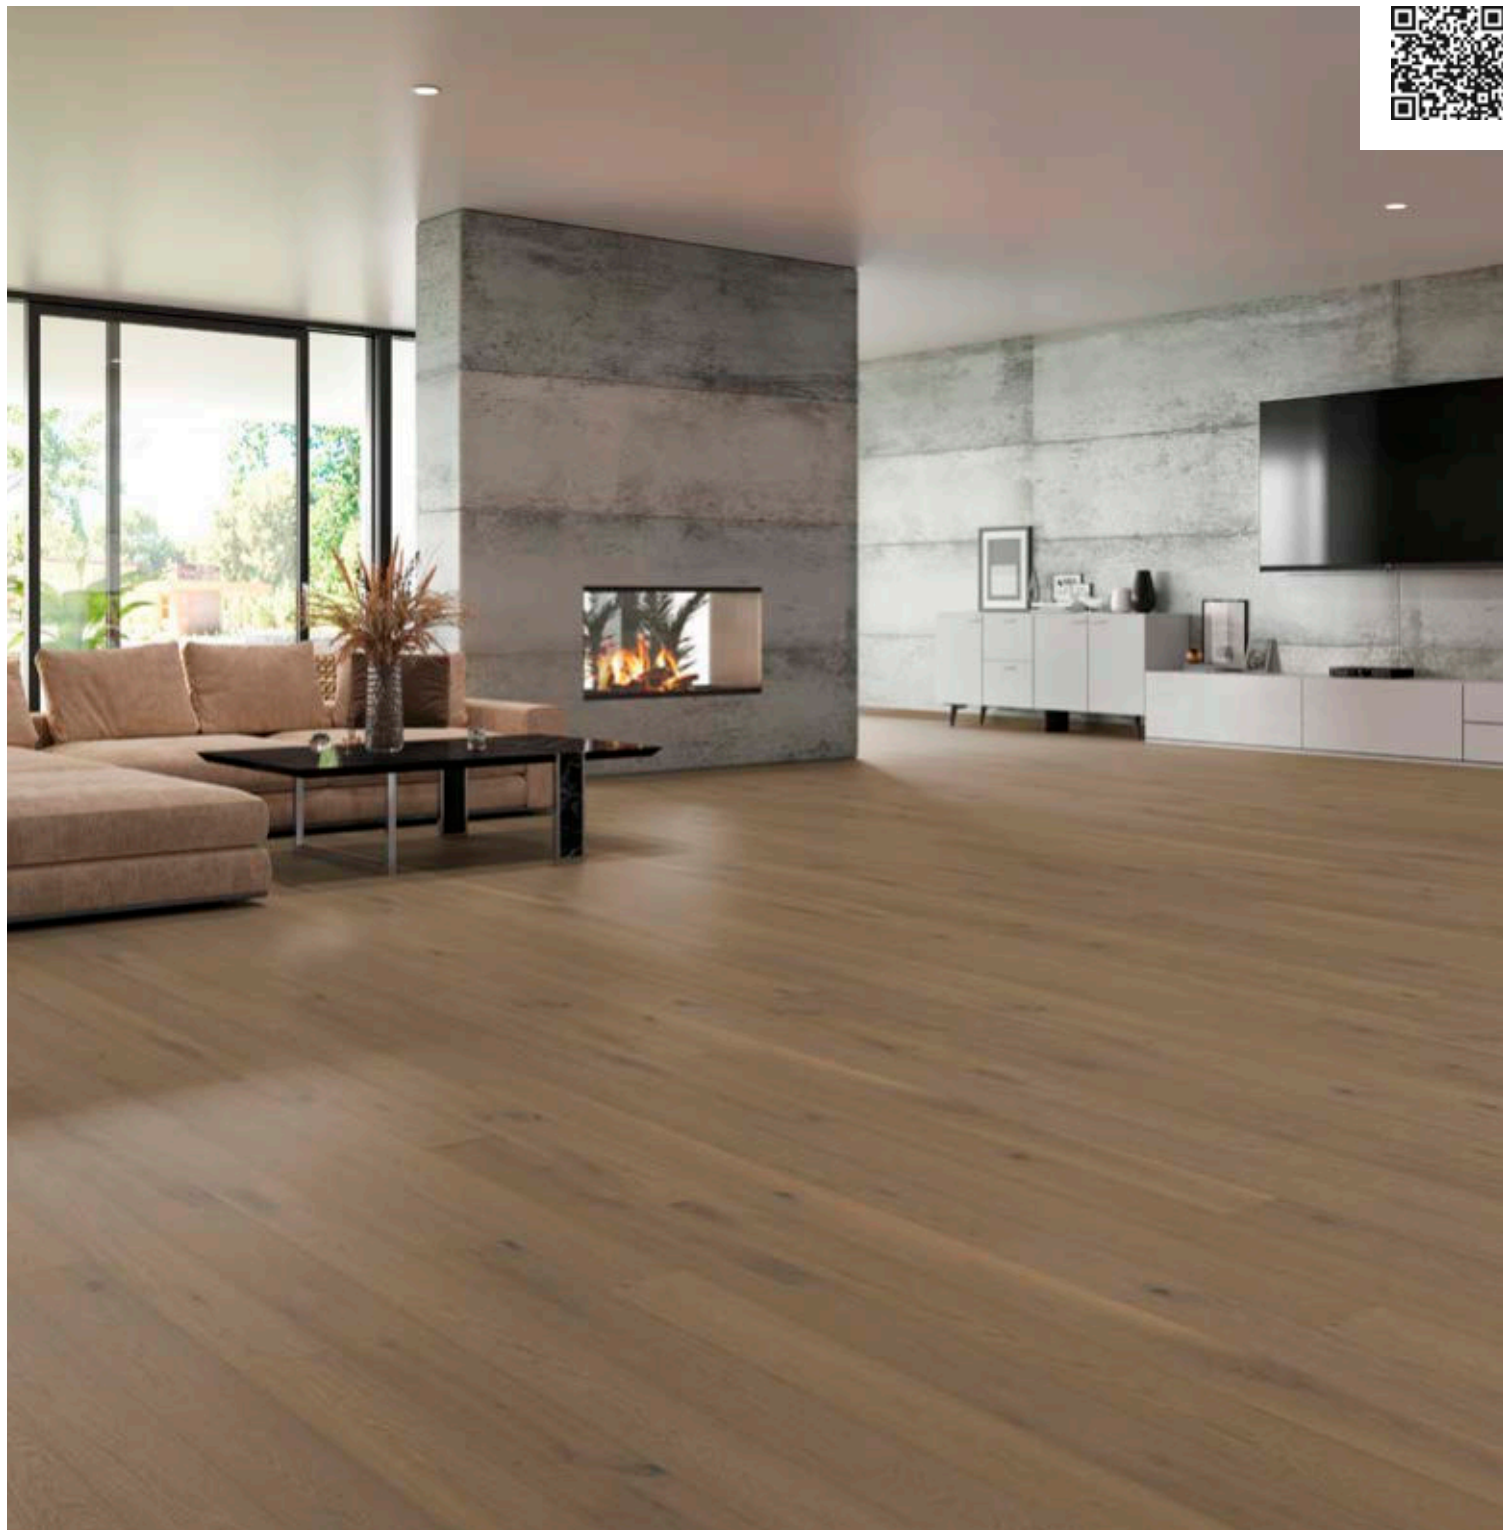

MARCANTO TREND

Oak Cafe!Pur

Bevelled (2V), brushed, Alpin, thermal-treated

L1798 | 2,205 x 176 x 13 mm