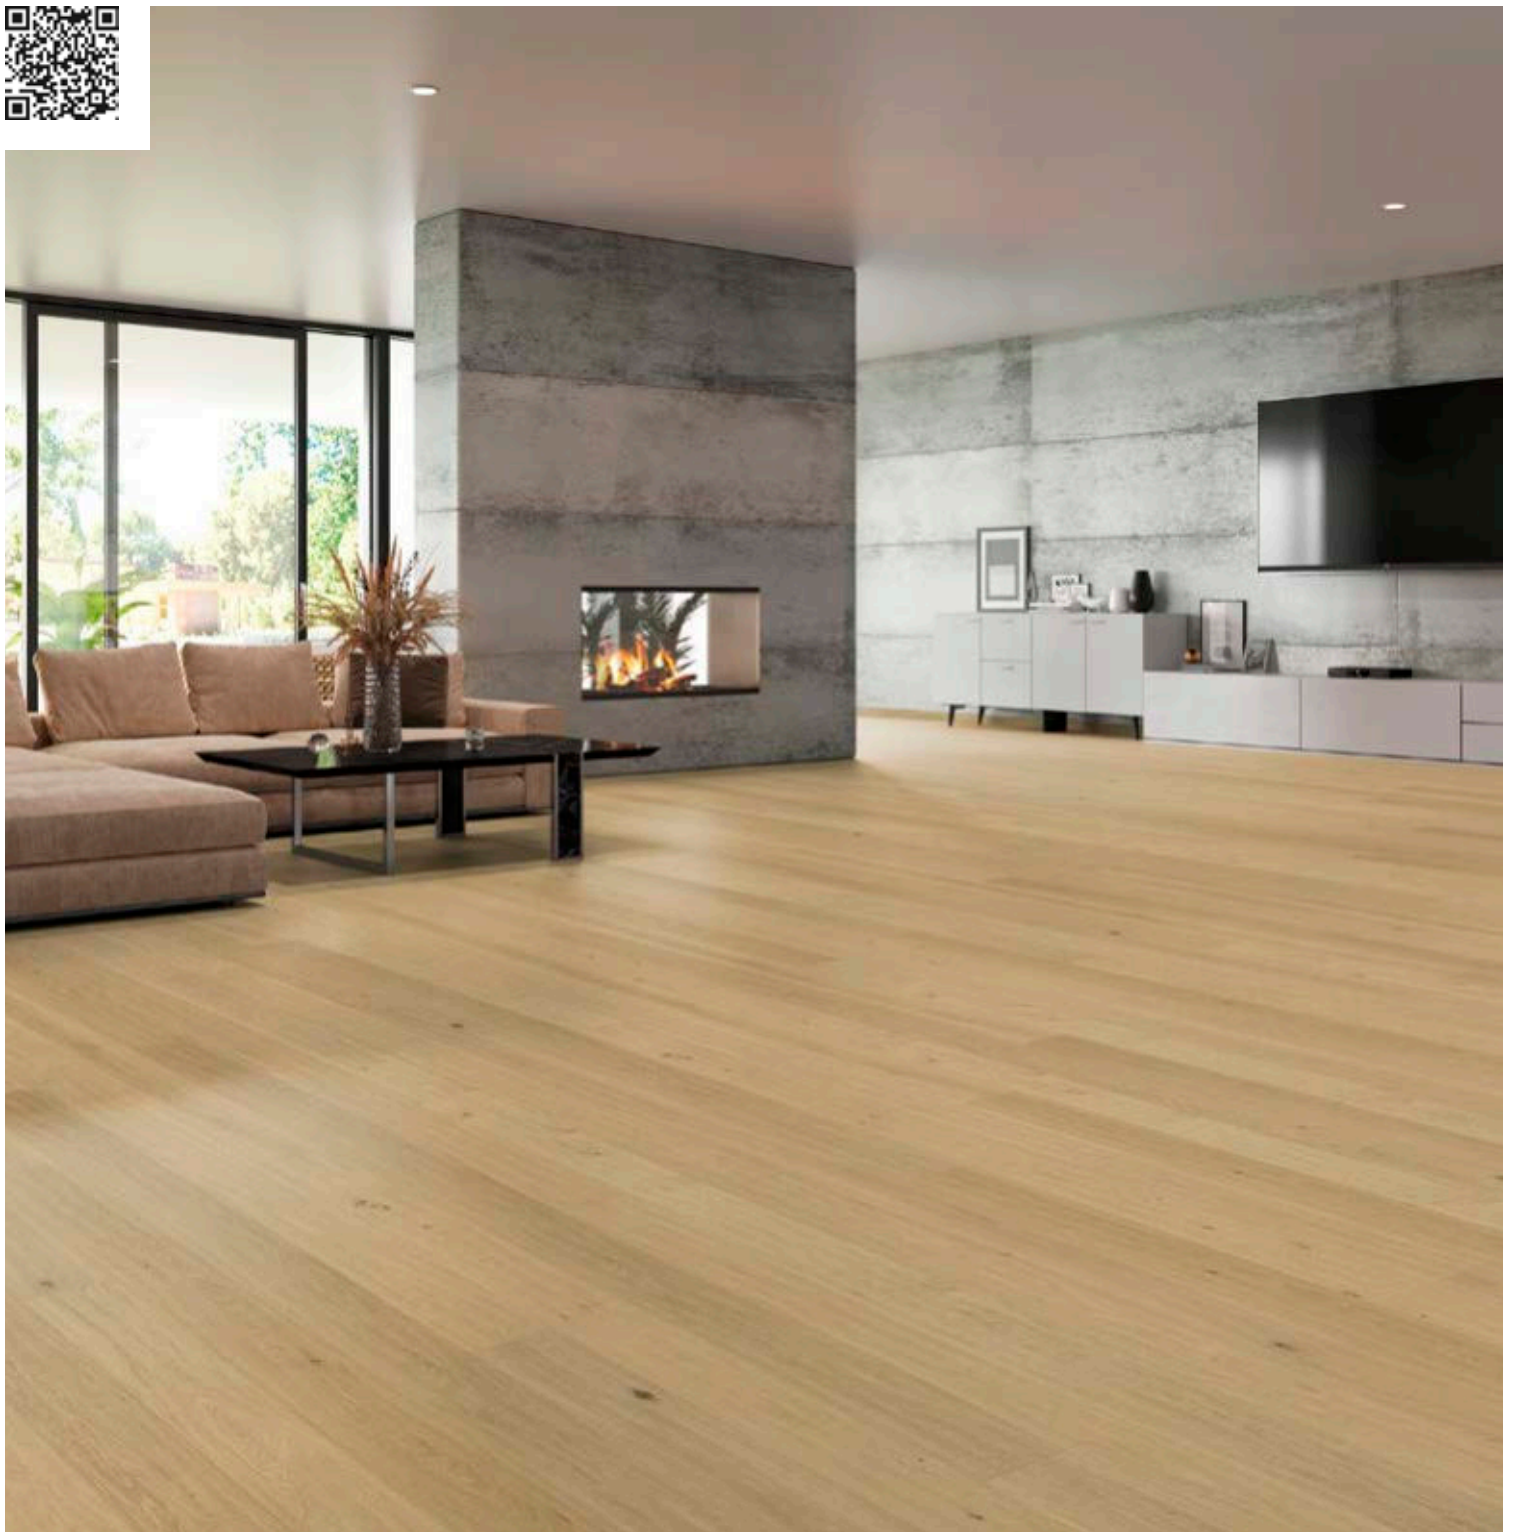

PURISTICO

Oak Natur!Pur
Bevelled (4V), scraped soft, Balance

L1757 | 2,205 x 176 x 13 mm