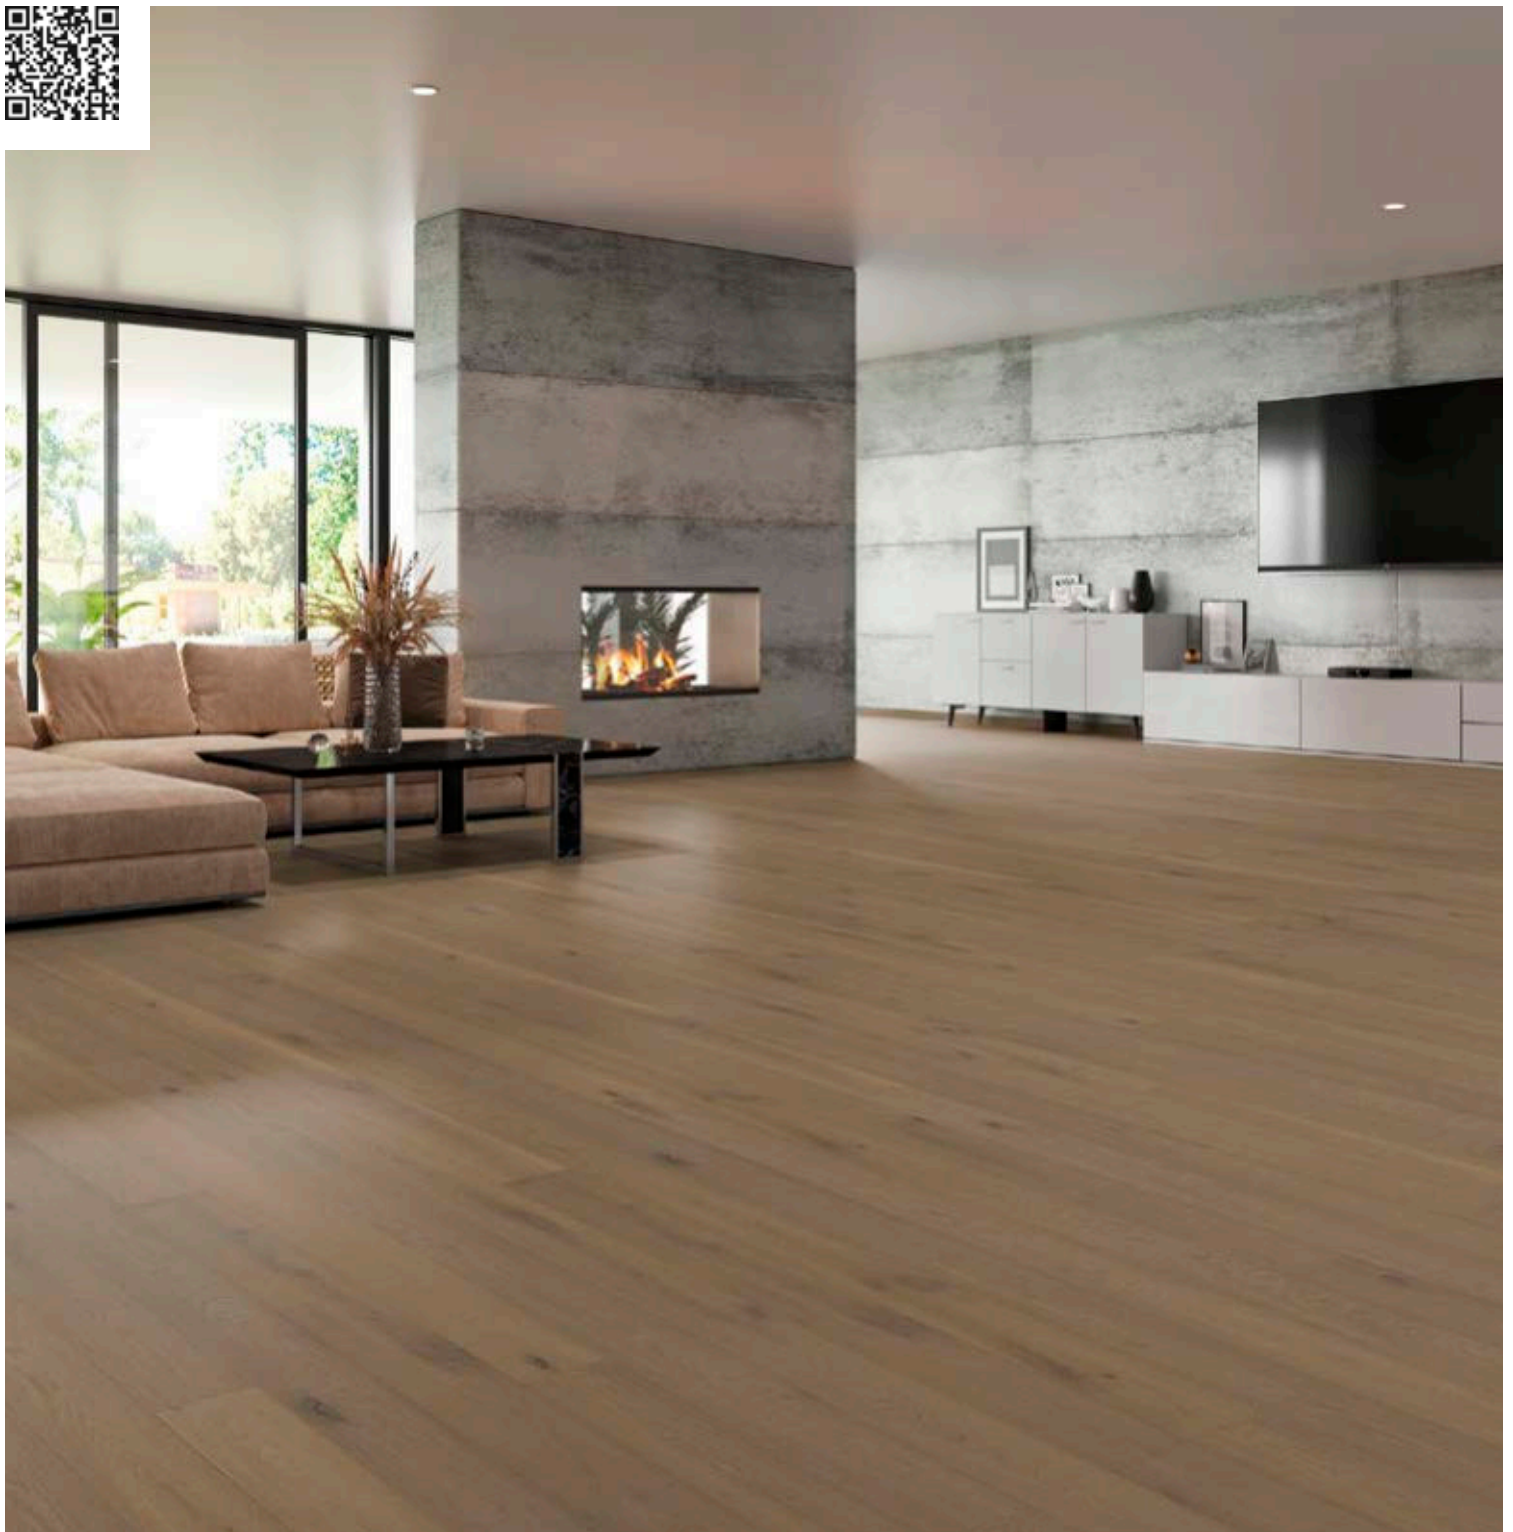

MARCANTO

Oak Cafe!Pur

Bevelled (4V), brushed, Alpin, thermal-treated

L1790 | 2,205 x 176 x 13 mm