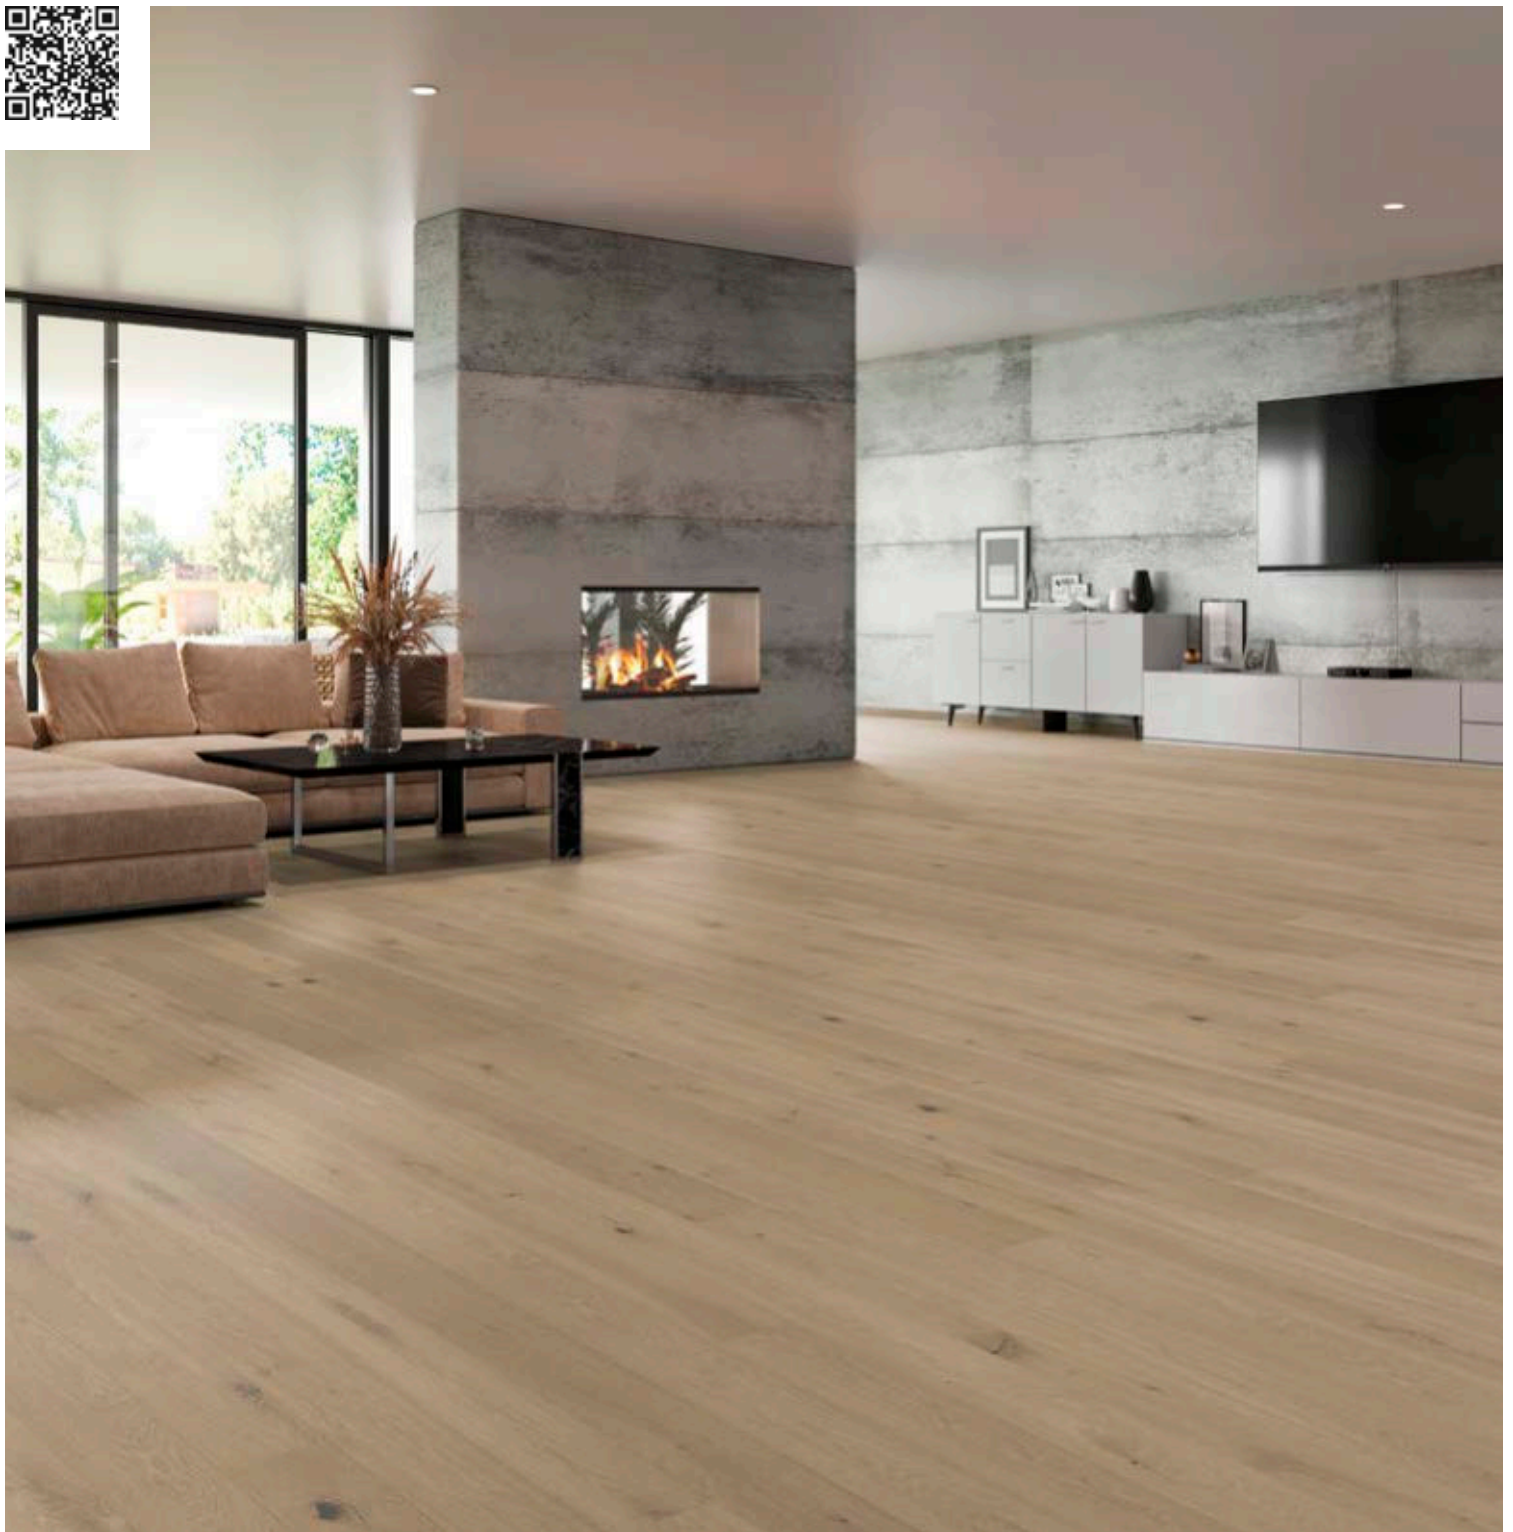

MARCANTO TREND

Oak Crema!Pur

Bevelled (2V), brushed, Alpin, thermal-treated

L1797 | 2,205 x 176 x 13 mm